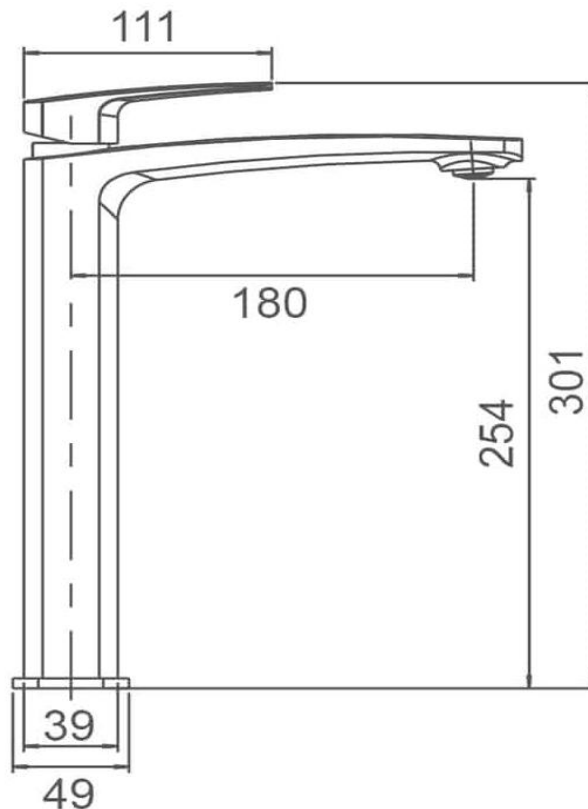

CLEANING & MAINTENANCE:

Tapware should be cleaned with mild detergent and water

All Products must be cleaned with a soft cloth with soapy water, avoid waxes, solvents, abrasives, acids and other chemical based cleaners

Warranty will be void if damages are caused by unsuitable cleaning products

WARRANTY INFORMATION:

25 years cartridge and structure

5 years PVD finishes (purchased after 01/01/2026)

1 year non-PVD finishes

1 year parts & labour

Note: Hoses, slides, wall fixings, brackets: **1 year**

ZENMO
Zen-inspired, Modern Living

ADDRESS: 42 Castro Way, Derrimut VIC 3026

PHONE: (03) 8390 6300

OFFICE: ect_sales@outlook.com

SERVICE: ect_service@outlook.com

WEBSITE: www.zenmo.com.au